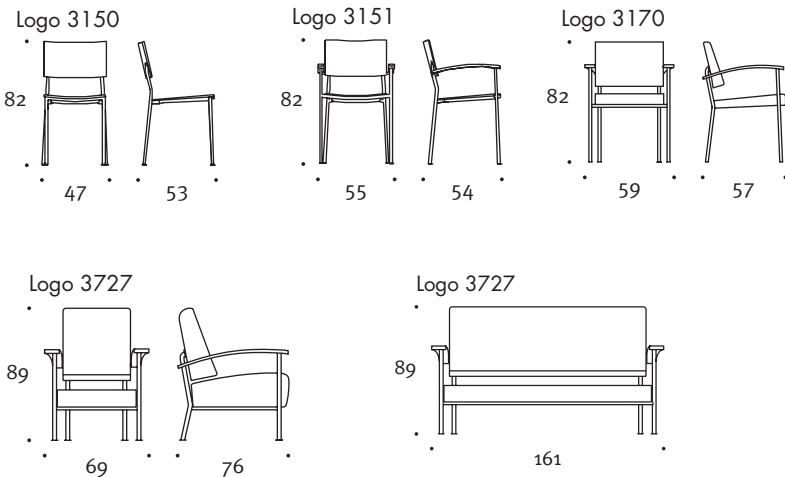

Kode	Benennung	Bezugsbedarf
3150-512	Logo Stuhl, Stoff Sitz, Birke 1/IM-88	0,55K/2
3150-518	Logo Stuhl, Stoff Sitz, Birke 1/IM-89	0,55K/2
3150-502	Logo Stuhl, Stoff Sitz, Buche 1/IM-88	0,55K/2
3150-516	Logo Stuhl, Stoff Sitz, Buche 1/IM-89	0,55K/2
3150-520	Logo Stuhl, Stoff IM-88	0,60K
3150-521	Logo Stuhl, Stoff IM-89	0,60K
3151-512	Logo Armstuhl, Stoff Sitz, Birke 1/IM-88	0,55K/2
3151-518	Logo Armstuhl, Stoff Sitz, Birke 1/IM-89	0,55K/2
3151-502	Logo Armstuhl, Stoff Sitz, Buche 1/IM-88	0,55K/2
3151-516	Logo Armstuhl, Stoff Sitz, Buche 1/IM-89	0,55K/2
3151-530	Logo Armstuhl, Stoff, Birke 1/IM-88	0,60K
3151-532	Logo Armstuhl, Stoff, Birke 1/IM-89	0,60K
3151-520	Logo Armstuhl, Stoff, Buche 1/IM-88	0,60K
3151-522	Logo Armstuhl, Stoff, Buche 1/IM-89	0,60K
3170-512	Logo Armstuhl, Stoff, Birke 1/IM-88	0,75K
3170-518	Logo Armstuhl, Stoff, Birke 1/IM-89	0,75K
3170-502	Logo Armstuhl, Stoff, Buche 1/IM-88	0,75K
3170-516	Logo Armstuhl, Stoff, Buche 1/IM-89	0,75K
3727-522	Logo Sessel, Stoff, Birke 1/IM-88	3,00K/2
3727-586	Logo Sessel, Stoff, Birke 1/IM-89	3,00K/2
3727-572	Logo Sessel, Leder, Birke 1/IM-88	28,00N
3727-592	Logo Sessel, Leder, Birke 1/IM-89	28,00N
3727-502	Logo Sessel, Stoff, Buche 1/IM-88	3,00K/2
3727-582	Logo Sessel, Stoff, Buche 1/IM-89	3,00K/2
3727-552	Logo Sessel, Leder, Buche 1/IM-88	28,00N
3727-590	Logo Sessel, Leder, Buche 1/IM-89	28,00N
3727-503	Logo 2-s. Sofa, Stoff, Buche 1/IM-88	3,30K
3727-583	Logo 2-s. Sofa, Stoff, Buche 1/IM-89	3,30K
3727-523	Logo 2-s. Sofa, Stoff Birke 1/IM-88	3,00K
3727-587	Logo 2-s. Sofa, Stoff Birke 1/IM-89	3,00K

Sales in Finland / Vertriebszentren in Finnland

Isku Center, Production and Export / Isku Center, Produktion und Export
Isku Oy, Mikkulankatu 19, Box 240, FIN-15101 Lahti, Finland/Finnland
tel. +358-3-868 11, fax +358-3-868 434, e-mail: julkis@isku.fi, www.isku.fi

Subsidiaries in Sweden and Norway / Tochtergesellschaften in Schweden und Norwegen

Isku Inredningar AB, Verksladsatan 6, Box 82, S-283 22 Osby,
tel. +46-479-32 000, fax. +46-479-32 032, osby@isku.se, www.isku.se
Isku Inredningar AB, Söder Mälarstrand kajplats 17, S-118 25 Stockholm,
tel. +46-8-665 3620, fax. +46-8-665 3636, stockholm@isku.se
Isku Inredningar AB, Ågatan 26, S-431 35 Mölndal,
tel. +46-31-86 84 40, fax. +46-31-86 84 30, gateborg@isku.se
Isku Inredningar AB, Västra Varvgatan 19, S-211 19 Malmö,
tel. +46-40-10 94 90, fax. +46-40-10 94 99, malmo@isku.se
Isku Inredningar AB, Umestans företagspark, hus 3, S-903 47 Umeå
tel. +46-90-71 57 60, fax. +46-90-17 89 30, umea@isku.se
Isku Inredningar AB, Bergviksvägen 17, S-820 70 Bergsjö (Sundsvall)
tel. +46-652-715 01, fax. +46-652-74 79 03, justi.rissanen@isku.se
Isku Norge AS, Bygdøy alle 2, P.b. 2790, Solli, N-0204 Oslo,
tel. +47-908-43 000, fax. +47-22-515 501, firmapost@isku.no, www.isku.no

Russia: Representative / Russland: Vertretung

ul.B. Jakimanka 31, office 407-409, 119180 Moscow,
tel. +7-095-956 5039, fax. +7-095-956 5040

Lithuania / Litauen, Isku Baldai UAB

P. Luksio Gatve 21, 2600 Vilnius, tel. +370-5-2788 751, fax. +370-5-2789 532
isku.baldai@isku.lt, www.isku.lt

Estonia / Estland, Isku Mööbli AS

Pärnu Mnt. 139 f, EE-11317 Tallinn, tel. +372-6-556 055, fax. +372-6-556 056,
isku@isku.ee, www.isku.ee

Latvia / Lettland, Sia Isku Mebeles

Tallinas iela 77, Riga LV 1009, tel. +371-784 2303, fax. +371-784 2328,
isku.mebeles@isku.lv

Isku Center: Mikkulankatu 19, Box 240, FIN-15101 Lahti, Finland
tel. +358-3-868 11, fax. +358-03-868 434, export@isku.fi, www.isku.fi