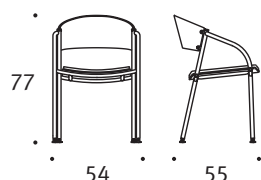

NEON Chairs 133, 3253, 3249 ja 3250 Stühle NEON 3133, 3253, 3249 und 3250

Design Raimo Räsänen