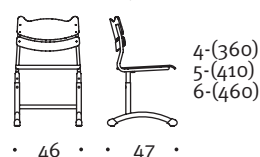

1132

Prima desk 1132

Adjustable height 4, 5 ja 6.
 Birch desk box with solid birch top. Also available with beech or birch melamine top, with ABS edging.
 Desk box frame and pen groove of solid birch or beech. See page 16. Desk box volume 30 l.
 Angle of top 6 degrees.
 Overall dimensions 650 x 580 mm.

1:50

Prima 1125, 4-6

Prima 1132, 4-6

Prima 1030, 4-6

Prima 1030, 4-6

1130

Prima desk, fixed top 1130

Adjustable height 5, 6 and 7.
 Laminate tops 700 x 500 mm, lam-121, lam-124.
 Laminate tops have moulded edging.
 Solid birch top 700 x 500 mm.
 Melamine tops 700 x 600 mm, birch-mel, beech-mel.
 Melamine tops have ABS edging.

1131

Prima desks, adjustable-angle top 1131

Adjustable height 5, 6 and 7.
 Laminate tops 700 x 600 mm, lam-121, lam-124.
 Laminate tops have pen groove and paper stop integrated with moulded edging.
 Melamine tops 700 x 600 mm, birch-mel, beech-mel.
 Melamine tops have ABS edging.
 Angle of top 8, 12 and 16 degrees.

Prima chairs 1030

Adjustable height, two frame heights, 4-6 and 5-7. Seat width 420 mm.
 Seat depth 4-6 385 mm and 5-7 420 mm.
 Birch, beech and polypropylene.

Prima student workstations, height of desks and chairs