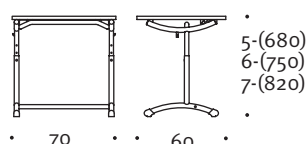

1131

Prima desks, adjustable-angle top 1131

Adjustable height 5, 6 and 7.
 Laminate tops 700 x 600 mm, lam-121, lam-124.
 Laminate tops have pen groove and paper stop integrated with moulded edging.
 Melamine tops 700 x 600 mm, birch-mel, beech-mel.
 Melamine tops have ABS edging.
 Angle of top 8, 12 and 16 degrees.

Prima chairs 1030

Adjustable height, two frame heights, 4-6 and 5-7. Seat width 420 mm.
 Seat depth 4-6 385 mm and 5-7 420 mm.
 Birch, beech and polypropylene.

Prima student workstations, height of desks and chairs

Height of student (mm)	1250-1550	1400-1700	1600-1800	1800-
Height number	4	5	6	7
Height of seat (mm)	360	410	460	510
Height of desk (mm)	610	680	750	820

1:50

Prima 1130, 5-7

Prima 1131, 5-7

Prima 1030, 5-7