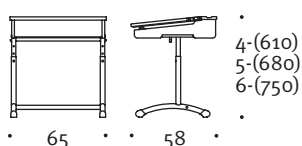

Wooden chair with two-section support for small of back.

Prima student desks can also be used for group work.

1125

Prima desk 1125

Adjustable height 4, 5 ja 6.
 Desk box of birch with solid birch top.
 Desk box volume 14 l.
 Overall dimensions 600 x 450 mm.

1132

Prima desk 1132

Adjustable height 4, 5 ja 6.
 Birch desk box with solid birch top. Also available with beech or birch melamine top, with ABS edging.
 Desk box frame and pen groove of solid birch or beech. See page 16. Desk box volume 30 l.
 Angle of top 6 degrees.
 Overall dimensions 650 x 580 mm.

1:50

Prima 1125, 4-6

Prima 1132, 4-6

Prima 1030, 4-6

Prima 1030, 4-6

1130

Prima desk, fixed top 1130

Adjustable height 5, 6 and 7.
 Laminate tops 700 x 500 mm, lam-121, lam-124.
 Laminate tops have moulded edging.
 Solid birch top 700 x 500 mm.
 Melamine tops 700 x 600 mm, birch-mel, beech-mel.
 Melamine tops have ABS edging.

1131

Prima desks, adjustable-angle top 1131

Adjustable height 5, 6 and 7.
 Laminate tops 700 x 600 mm, lam-121, lam-124.
 Laminate tops have pen groove and paper stop integrated with moulded edging.
 Melamine tops 700 x 600 mm, birch-mel, beech-mel.
 Melamine tops have ABS edging.
 Angle of top 8, 12 and 16 degrees.