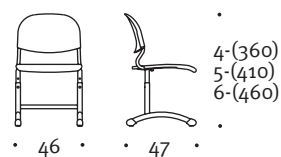

1132

Prima desk 1132

Adjustable height 4, 5 ja 6.
 Birch desk box with solid birch top. Also available with beech or birch melamine top, with ABS edging.
 Desk box frame and pen groove of solid birch or beech. See page 16. Desk box volume 30 l.
 Angle of top 6 degrees.
 Overall dimensions 650 x 580 mm.

1:50

Prima 1125, 4-6

Prima 1132, 4-6

Prima 1030, 4-6

Prima 1030, 4-6

1130

Prima desk, fixed top 1130

Adjustable height 5, 6 and 7.
 Laminate tops 700 x 500 mm, lam-121, lam-124.
 Laminate tops have moulded edging.
 Solid birch top 700 x 500 mm.
 Melamine tops 700 x 600 mm, birch-mel, beech-mel.
 Melamine tops have ABS edging.

1131

Prima desks, adjustable-angle top 1131

Adjustable height 5, 6 and 7.
 Laminate tops 700 x 600 mm, lam-121, lam-124.
 Laminate tops have pen groove and paper stop integrated with moulded edging.
 Melamine tops 700 x 600 mm, birch-mel, beech-mel.
 Melamine tops have ABS edging.
 Angle of top 8, 12 and 16 degrees.

Prima chairs 1030

Adjustable height, two frame heights, 4-6 and 5-7. Seat width 420 mm.
 Seat depth 4-6 385 mm and 5-7 420 mm.
 Birch, beech and polypropylene.

Prima student workstations, height of desks and chairs