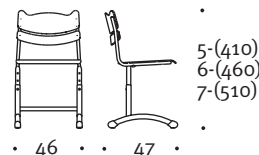

1131

Prima desks, adjustable-angle top 1131

Adjustable height 5, 6 and 7.
 Laminate tops 700 x 600 mm, lam-121, lam-124.
 Laminate tops have pen groove and paper stop integrated with moulded edging.
 Melamine tops 700 x 600 mm, birch-mel, beech-mel.
 Melamine tops have ABS edging.
 Angle of top 8, 12 and 16 degrees.

Prima chairs 1030

Adjustable height, two frame heights, 4-6 and 5-7. Seat width 420 mm.
 Seat depth 4-6 385 mm and 5-7 420 mm.
 Birch, beech and polypropylene.

Prima student workstations, height of desks and chairs

Height of student (mm)	1250-1550	1400-1700	1600-1800	1800-
Height number	4	5	6	7
Height of seat (mm)	360	410	460	510
Height of desk (mm)	610	680	750	820

1:50

Prima 1130, 5-7

Prima 1131, 5-7

Prima 1030, 5-7