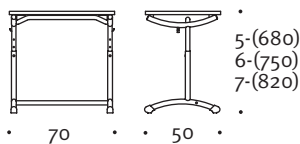

1:50

Prima 1125, 4-6

Prima 1132, 4-6

Prima 1030, 4-6

Prima 1030, 4-6

1130

Prima desk, fixed top 1130

Adjustable height 5, 6 and 7.
 Laminate tops 700 x 500 mm, lam-121, lam-124.
 Laminate tops have moulded edging.
 Solid birch top 700 x 500 mm.
 Melamine tops 700 x 600 mm, birch-mel, beech-mel.
 Melamine tops have ABS edging.

1131

Prima desks, adjustable-angle top 1131

Adjustable height 5, 6 and 7.
 Laminate tops 700 x 600 mm, lam-121, lam-124.
 Laminate tops have pen groove and paper stop integrated with moulded edging.
 Melamine tops 700 x 600 mm, birch-mel, beech-mel.
 Melamine tops have ABS edging.
 Angle of top 8, 12 and 16 degrees.

Prima chairs 1030

Adjustable height, two frame heights, 4-6 and 5-7. Seat width 420 mm.
 Seat depth 4-6 385 mm and 5-7 420 mm.
 Birch, beech and polypropylene.

Prima student workstations, height of desks and chairs

Height of student (mm)	1250-1550	1400-1700	1600-1800	1800-
Height number	4	5	6	7
Height of seat (mm)	360	410	460	510
Height of desk (mm)	610	680	750	820

1:50

Prima 1130, 5-7

Prima 1131, 5-7

Prima 1030, 5-7