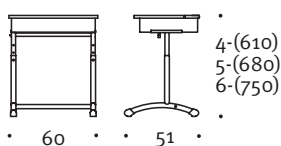

The 700 x 600 mm top with a moulded edging has a groove for a pen and a paper stop.

Adjustable-angle top , 1131.

Solid birch top with edging.

Larger box, adjustable-angle top and safety groove.

Ergonomically designed plastic chair, with metal reinforced structure.

Wooden chair with two-section support for small of back.

Prima student desks can also be used for group work.

1125

Prima desk 1125

Adjustable height 4, 5 ja 6.
 Desk box of birch with solid birch top.
 Desk box volume 14 l.
 Overall dimensions 600 x 450 mm.

1132

Prima desk 1132

Adjustable height 4, 5 ja 6.
 Birch desk box with solid birch top. Also available with beech or birch melamine top, with ABS edging.
 Desk box frame and pen groove of solid birch or beech. See page 16. Desk box volume 30 l.
 Angle of top 6 degrees.
 Overall dimensions 650 x 580 mm.

1:50

Prima 1125, 4-6

Prima 1132, 4-6

Prima 1030, 4-6

Prima 1030, 4-6

1130

Prima desk, fixed top 1130

Adjustable height 5, 6 and 7.
 Laminate tops 700 x 500 mm, lam-121, lam-124.
 Laminate tops have moulded edging.
 Solid birch top 700 x 500 mm.
 Melamine tops 700 x 600 mm, birch-mel, beech-mel.
 Melamine tops have ABS edging.