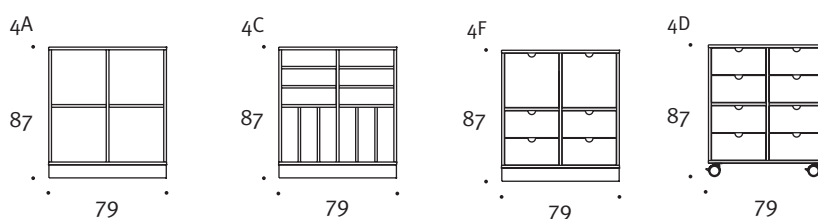

The Summa series has solutions for many of the needs for computer rooms. Summa GJ table on castors, Minus chair and Summa cabinets.

Summa group work tables and cabinets

DESIGN TAPIO ANTILA

We have worked closely with teaching professionals in designing our Summa group work furniture.

The versatile range of tables and cabinets in the Summa group work series can meet the changing needs of the learning environment, from early learning through to adult education. Summa tables can also be used as general purpose tables, as teacher's desks and as computer tables. Summa storage cabinets, with their modular dimensions, give flexibility for building individual storage solutions.

Summa storage units meet all the storage requirements of the learning environment, everything from basic bookshelves to mobile storage units for each student. Summa cabinets consist of a basic component with 4 or 6 compartments, which can be fitted as required with modular-dimensioned shelves, space dividers, drawers or doors. The frames of the cabinets are made of birch or beech melamine. The shelves, space dividers, doors and drawer fronts are made of MDF board, with birch or beech coloured or light grey melamine coating. The sides of the Summa drawers are metal and fitted with sliding rollers. The standard units have one shelf inside the door.

Summa storage units are 426 mm deep and 870 or 1260 mm high. The units can be fitted with the same castors as the Summa tables. Cabinets without castors can be stacked two high. The series also includes the cabinet 6S, for teachers, which has a door with a lock and a slot for mail. The price list for Learning Environments contains all standard Summa storage combinations.

1:50