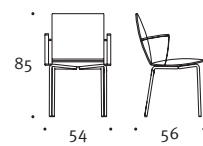

Versio 3177